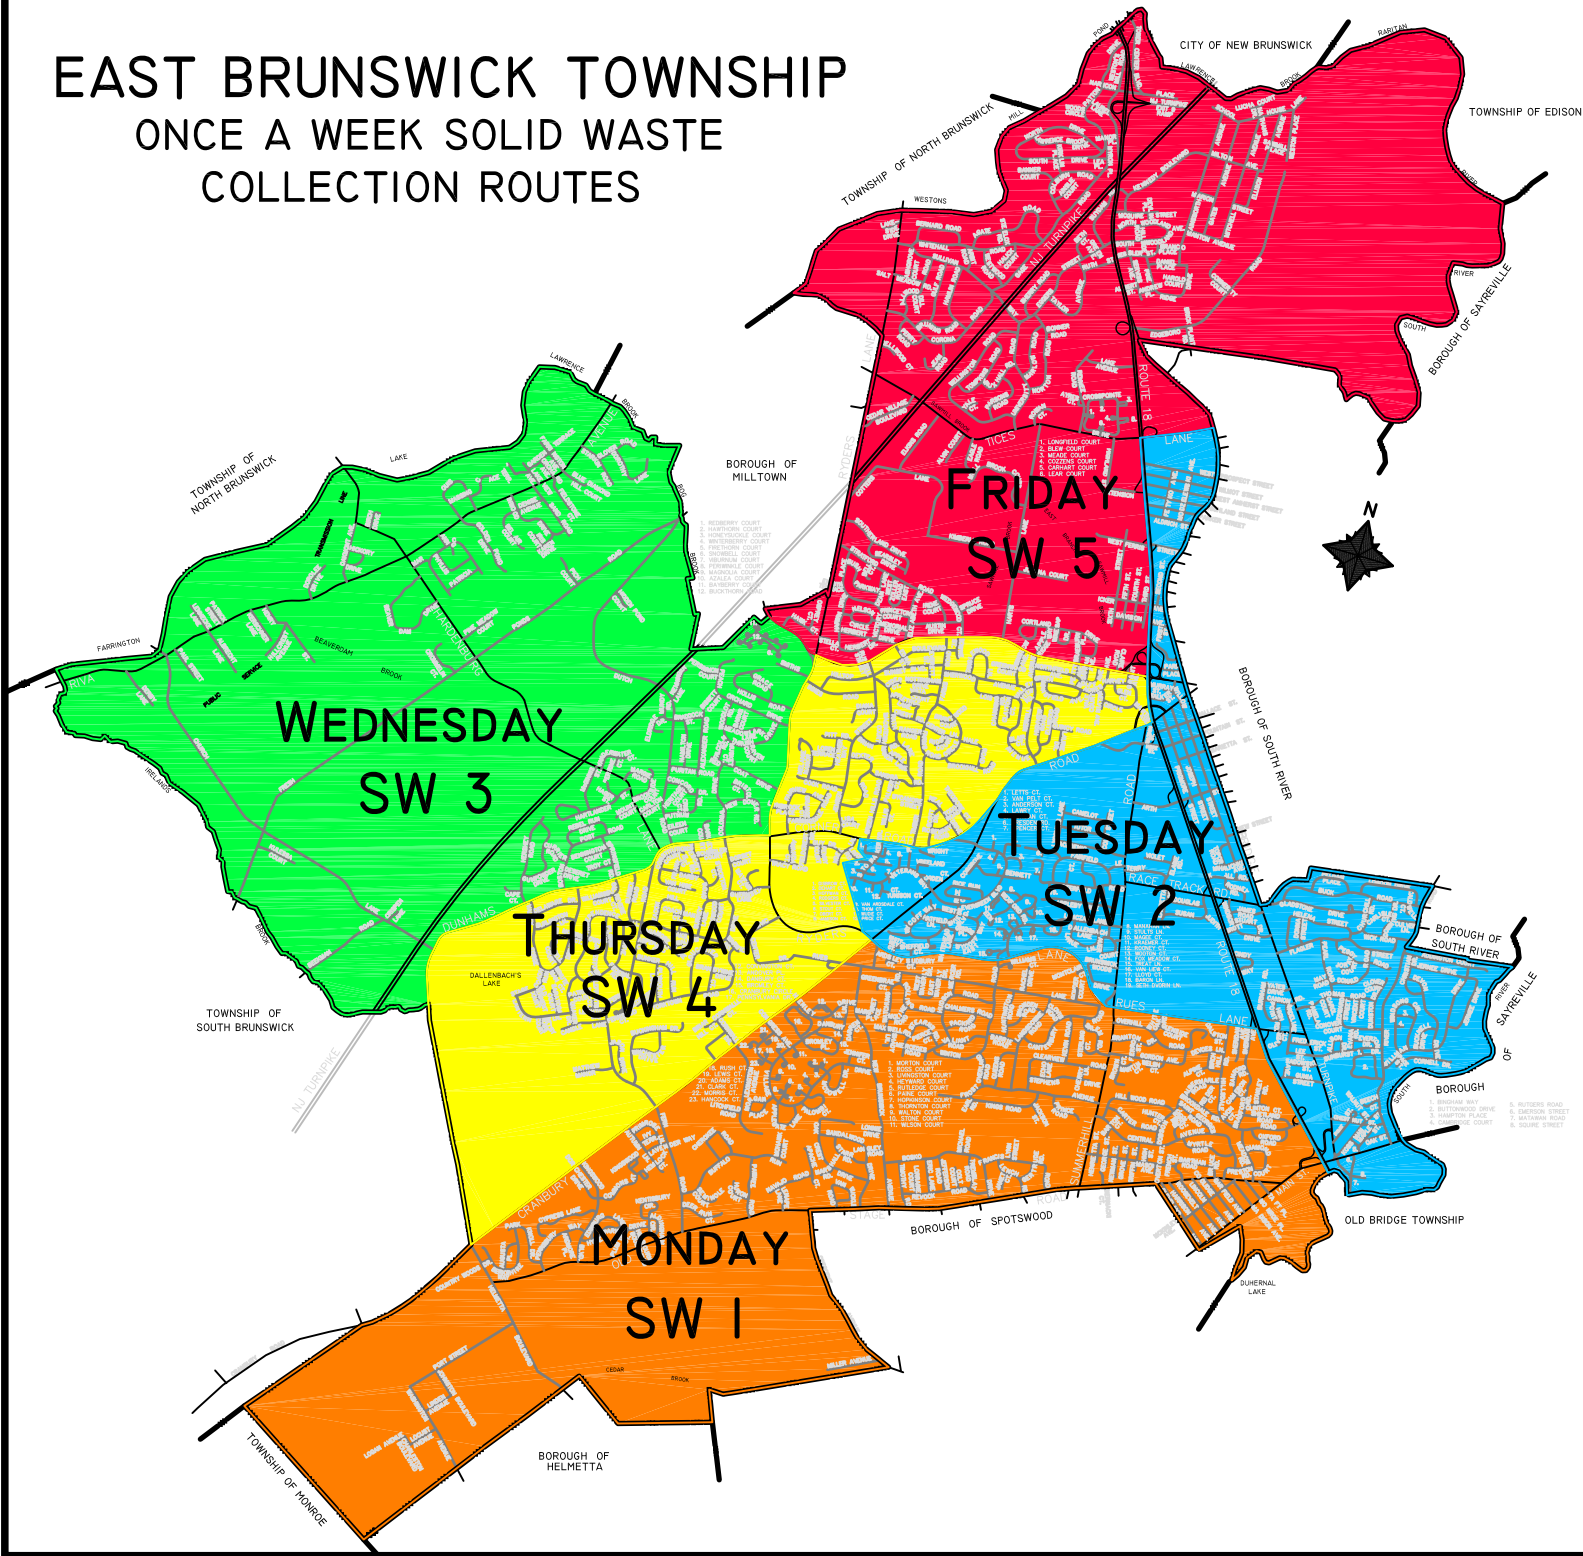

# EAST BRUNSWICK TOWNSHIP ONCE A WEEK SOLID WASTE COLLECTION ROUTES

**Once Per Week Collection- Labor Day To Memorial Day (Winter Season)**

**Twice Per Week Collection- Memorial Day To Labor Day (Summer Season)**